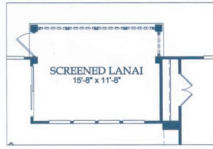

Bluffton Cottage Floorplan

Screened Lanai Option

Sunroom Option

2 bedrooms
Library
2 baths
Nook
Great room
Dining room
2 car garage
Lanai
Approx. 2,050 sq.ft.

**Call Roger Halweg for
what is currently
available!
843-368-2785**