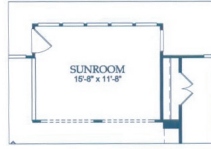

Bluffton Cottage Floorplan

Screened Lanai Option

Sunroom Option

2 bedrooms
Library
2 baths
Nook
Great room
Dining room
2 car garage
Lanai
Approx. 2,050 sq.ft.

**Call Roger Halweg for
what is currently
available!
843-368-2785**