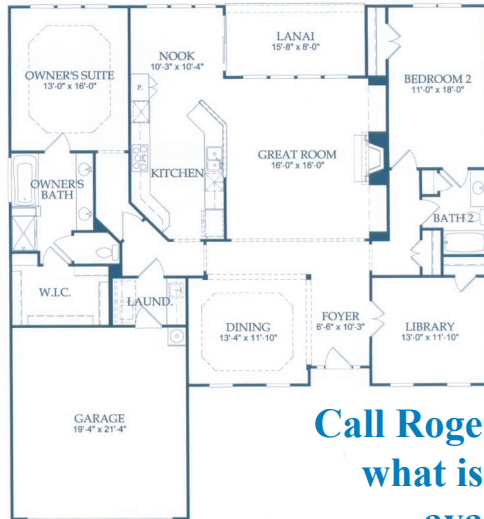

Bluffton Cottage Floorplan

Screened Lanai Option

Sunroom Option

2 bedrooms
Library
2 baths
Nook
Great room
Dining room
2 car garage
Lanai
Approx. 2,050 sq.ft.

**Call Roger Halweg for
what is currently
available!
843-368-2785**